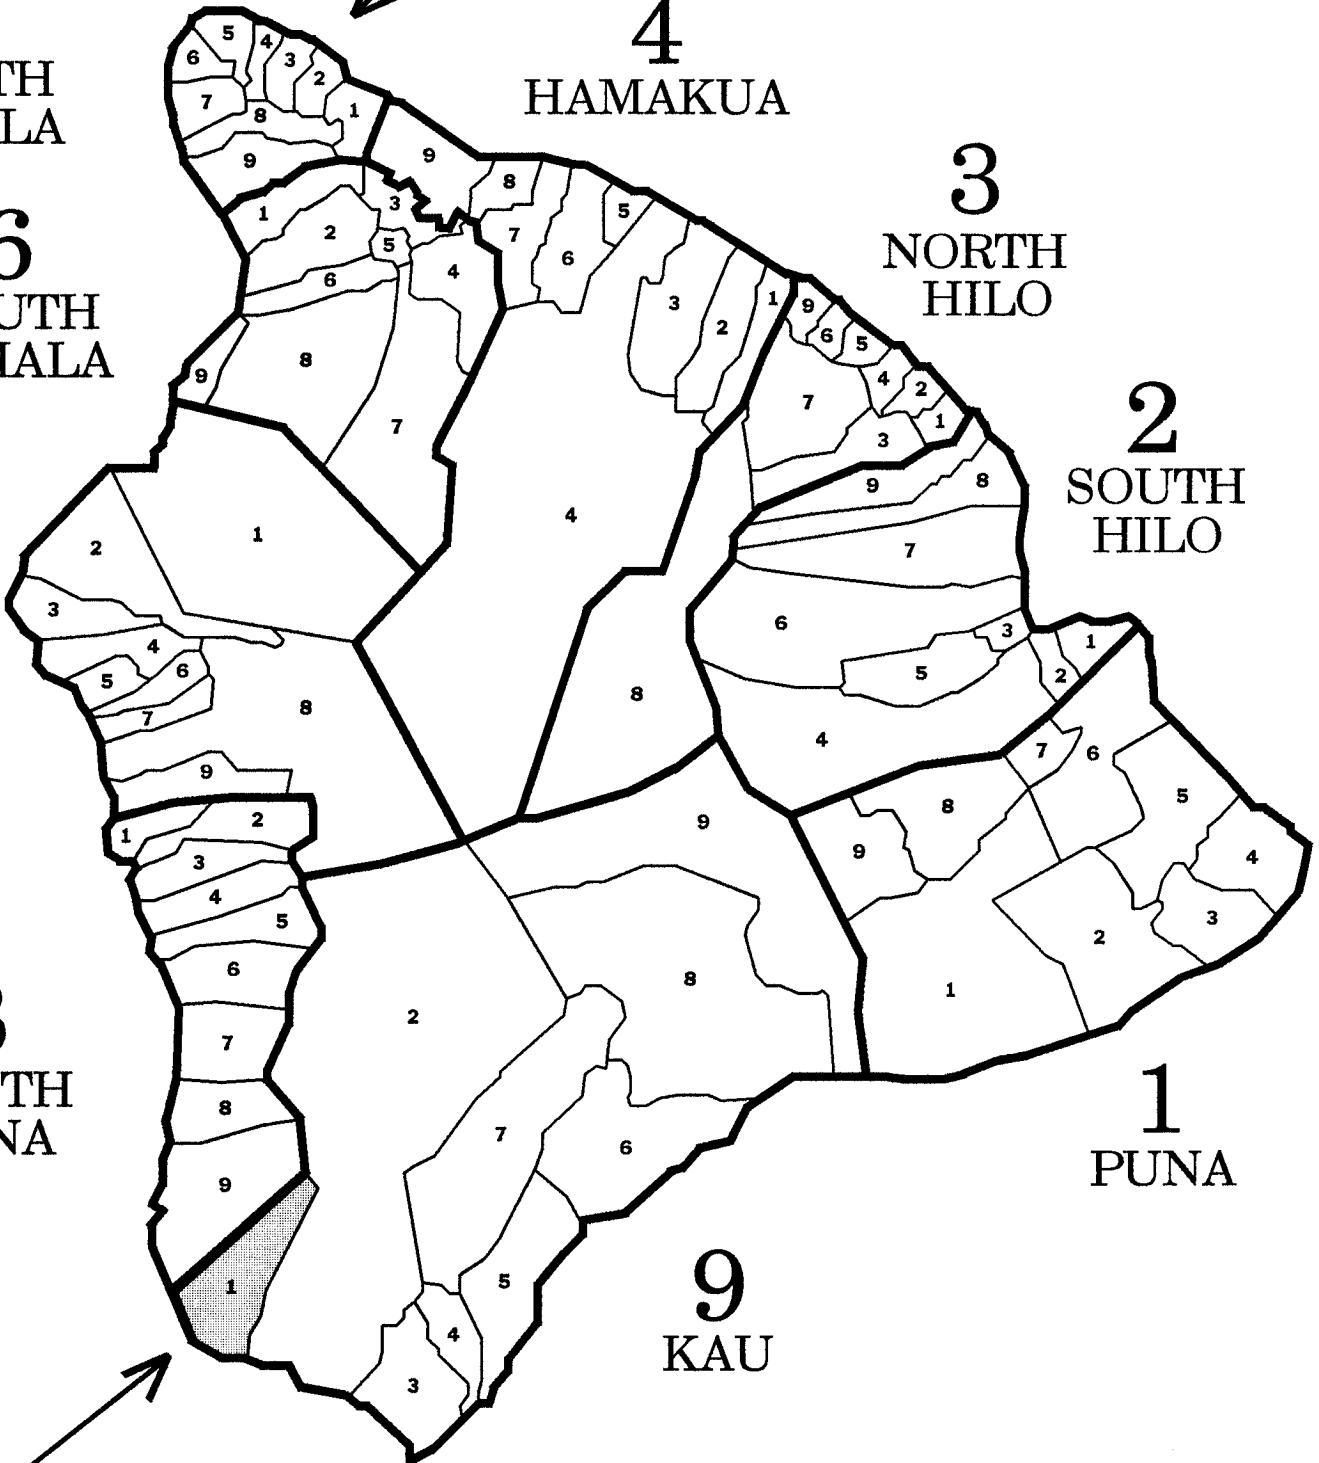

THE BIG ISLAND, TAX DIVISION 3

(ALL PROPERTY ON THE ISLAND HAS 3 AS THE FIRST TMK DIGIT)

ZONE DIGITS (ALSO KNOWN AS TAX DISTRICT) THE SECOND TMK DIGIT

5

NORTH
KOHALA

6

SOUTH
KOHALA

7

NORTH
KONA

8

SOUTH
KONA

4

HAMAKUA

3

NORTH
HILO

2

SOUTH
HILO

1

PUNA

9

KAU

NUMBERS IN ZONES ARE SECTIONS
(THE THIRD TMK DIGIT)

THE TMK OF PROPERTY IN THE SHADED AREA WOULD BEGIN WITH 3-9-1-#-#